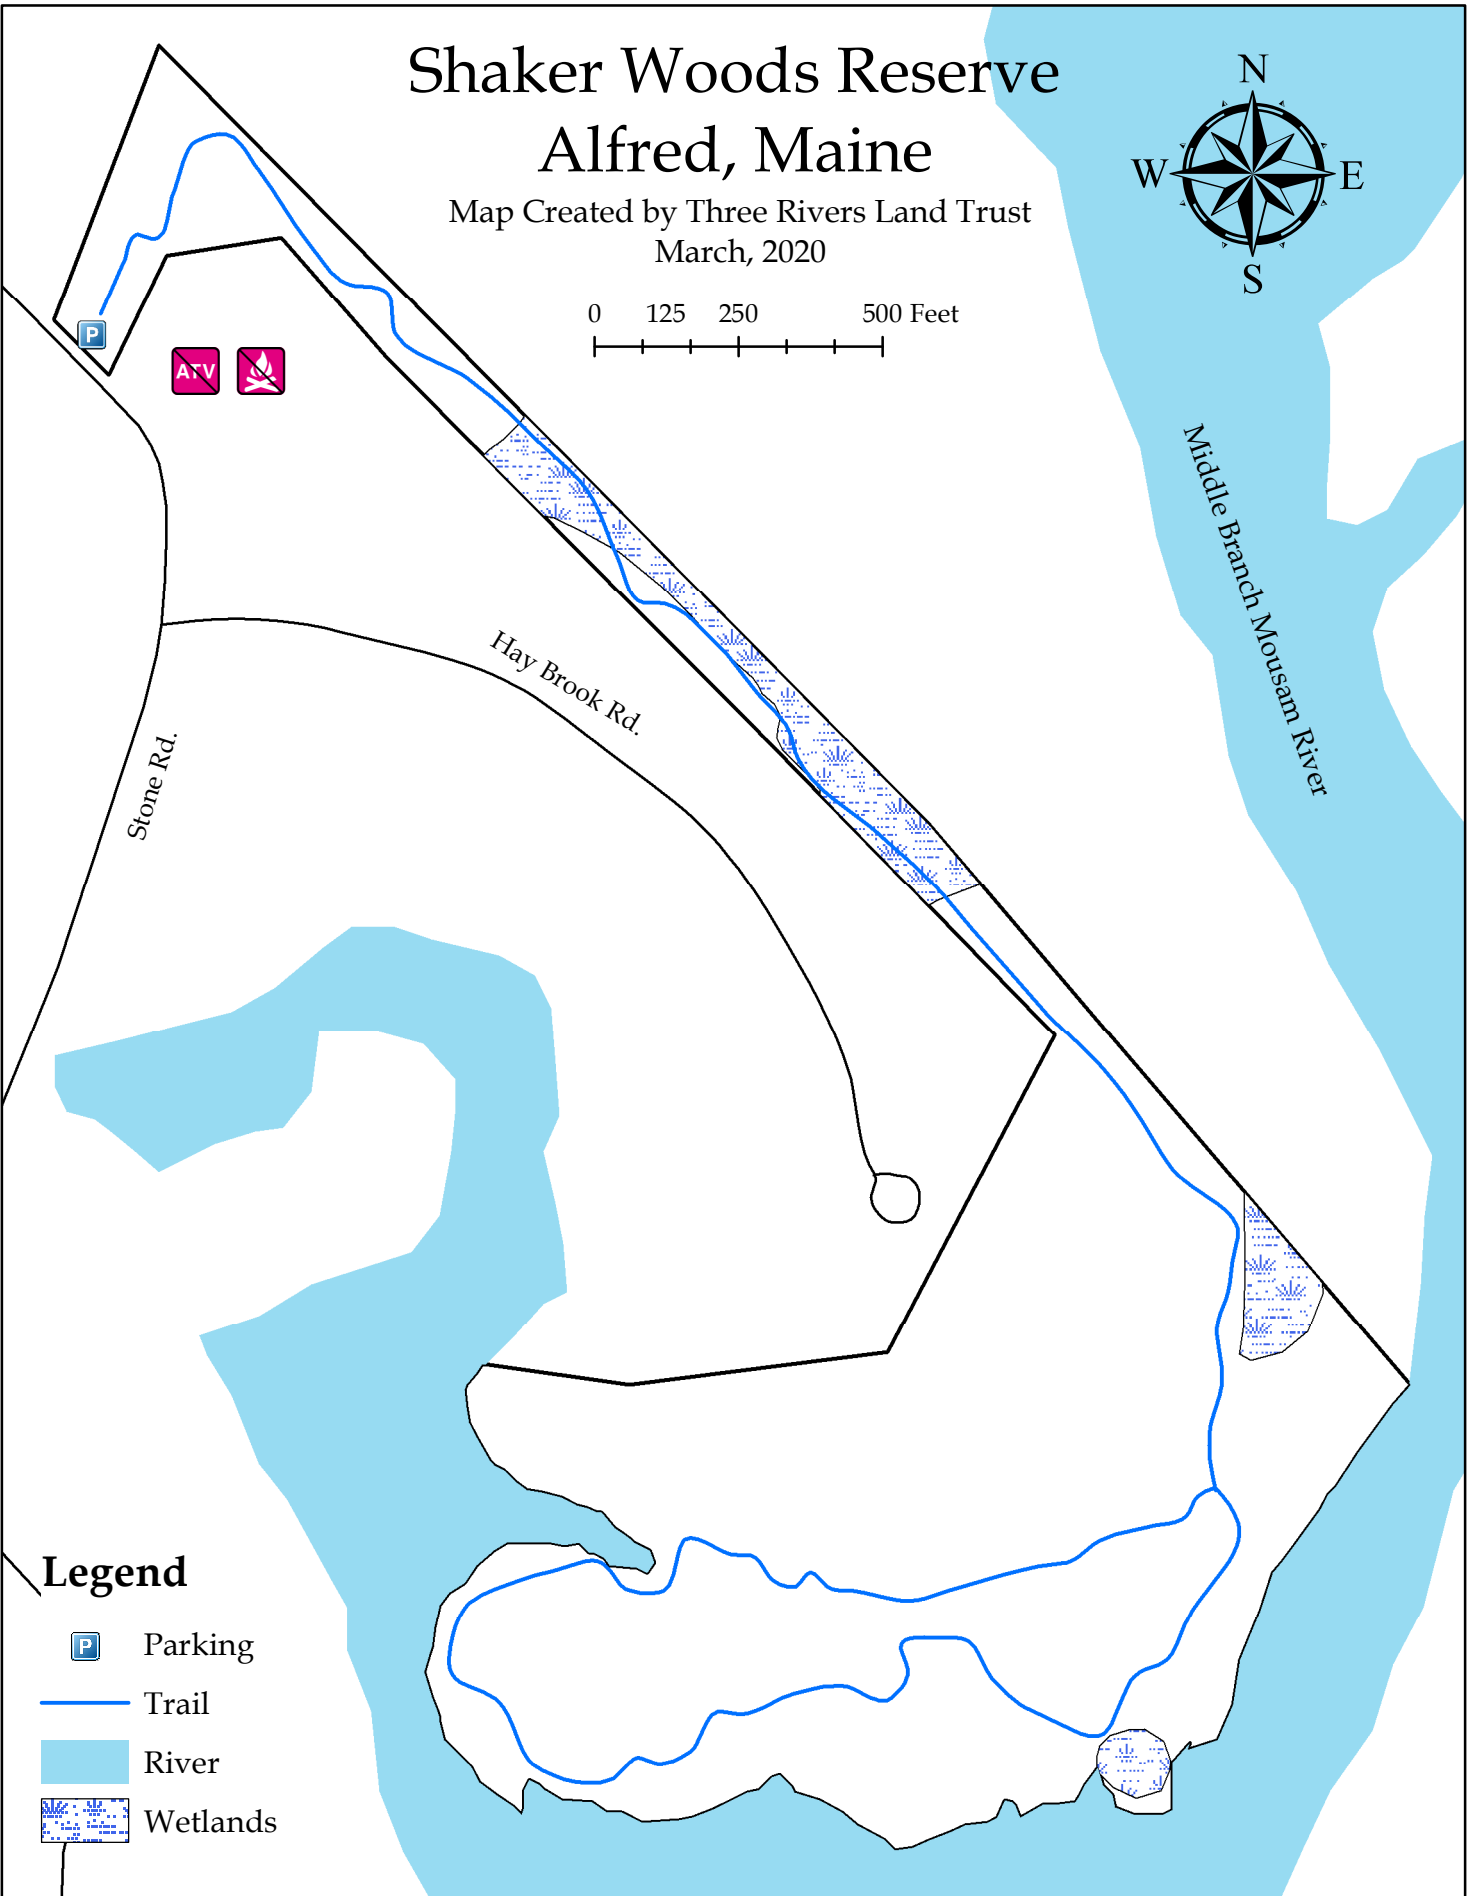

Shaker Woods Reserve Alfred, Maine

Map Created by Three Rivers Land Trust
March, 2020

Legend

- Parking
- Trail
- River
- Wetlands